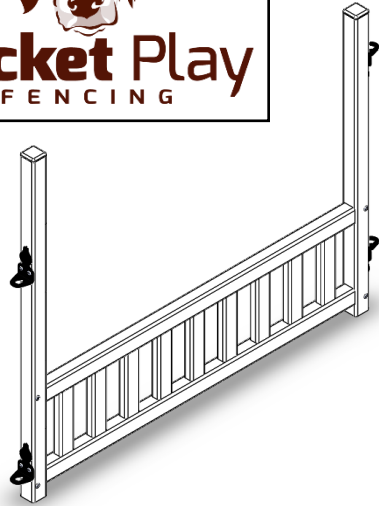

Picket Play Panels in Standard Set

Step Panel (P1205)

Door Panel - 28" tall (P1230)

Standard Panel - 32" tall (P1110)

Gate Panel with latch pin (P1310)

Gate Panel with latch (P1320)

Insert Panel (P1220)

Velcro cinch straps (P1005)

Short Rod (P1001)

Long Rod (P1002)

Picket Play Specialty Panels

Under Panel (P1410) -&- Very Short Rod (P1004)

Step Extension Panel (P1240)

Half Panel (P1410)

Picket Play Bundles

Standard Panel Bundle (P1100)