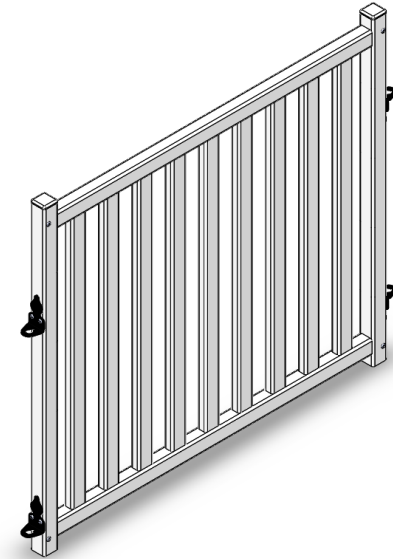

Picket Play Panels in Standard Set

Step Panel (P1205)

Door Panel - 28" tall (P1230)

Standard Panel - 32" tall (P1110)

Gate Panel with latch pin (P1310)

Gate Panel with latch (P1320)

Insert Panel (P1220)

Velcro cinch straps (P1005)

Short Rod (P1001)

Long Rod (P1002)

Picket Play Specialty Panels

Under Panel (P1410) -&- Very Short Rod (P1004)

Step Extension Panel (P1240)

Half Panel (P1410)

Picket Play Bundles

Standard Panel Bundle (P1100)