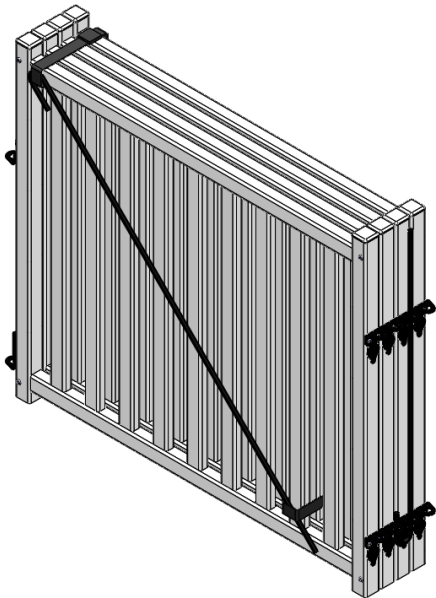

Picket Play Panels in Standard Set

Step Panel (P1205)

Door Panel - 28" tall (P1230)

Standard Panel - 32" tall (P1110)

Gate Panel with latch pin (P1310)

Gate Panel with latch (P1320)

Insert Panel (P1220)

Velcro cinch straps (P1005)

Short Rod (P1001)

Long Rod (P1002)

Picket Play Specialty Panels

Under Panel (P1410) -&- Very Short Rod (P1004)

Step Extension Panel (P1240)

Half Panel (P1410)

Picket Play Bundles

Standard Panel Bundle (P1100)