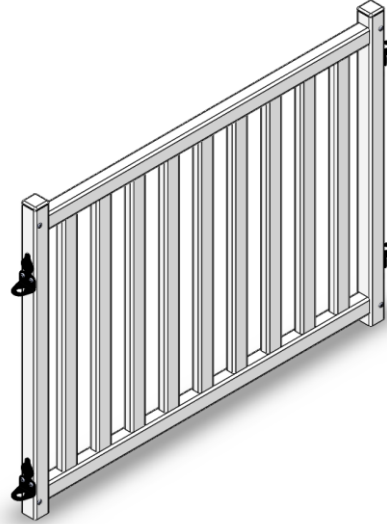

Picket Play Panels in Standard Set

Step Panel (P1205)

Door Panel - 28" tall (P1230)

Standard Panel - 32" tall (P1110)

Gate Panel with latch pin (P1310)

Gate Panel with latch (P1320)

Insert Panel (P1220)

Velcro cinch straps (P1005)

Short Rod (P1001)

Long Rod (P1002)

Picket Play Specialty Panels

Under Panel (P1410) -&- Very Short Rod (P1004)

Step Extension Panel (P1240)

Half Panel (P1410)

Picket Play Bundles

Standard Panel Bundle (P1100)