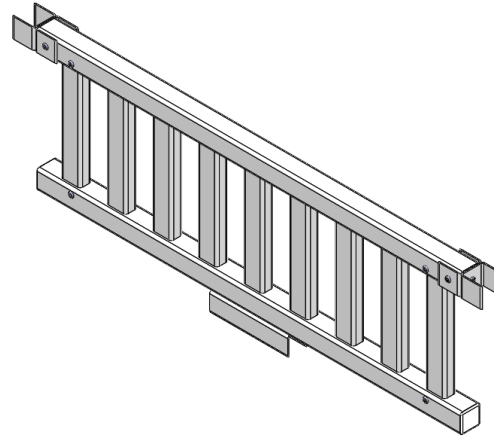

Picket Play Panels in Standard Set

Step Panel (P1205)

Door Panel - 28" tall (P1230)

Standard Panel - 32" tall (P1110)

Gate Panel with latch pin (P1310)

Gate Panel with latch (P1320)

Insert Panel (P1220)

Velcro cinch straps (P1005)

Short Rod (P1001)

Long Rod (P1002)

Picket Play Specialty Panels

Under Panel (P1410) -&- Very Short Rod (P1004)

Step Extension Panel (P1240)

Half Panel (P1410)

Picket Play Bundles

Standard Panel Bundle (P1100)