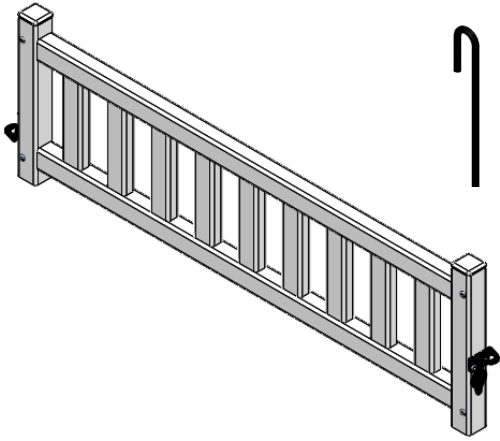

Picket Play Panels in Standard Set

Step Panel (P1205)

Door Panel - 28" tall (P1230)

Standard Panel - 32" tall (P1110)

Gate Panel with latch pin (P1310)

Gate Panel with latch (P1320)

Insert Panel (P1220)

Velcro cinch straps (P1005)

Short Rod (P1001)

Long Rod (P1002)

Picket Play Specialty Panels

Under Panel (P1410) -&- Very Short Rod (P1004)

Step Extension Panel (P1240)

Half Panel (P1410)

Picket Play Bundles

Standard Panel Bundle (P1100)