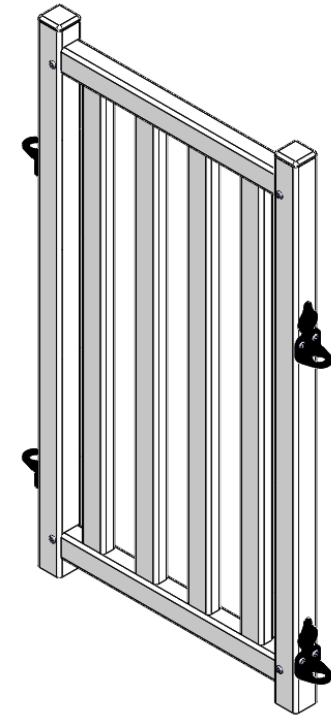

Picket Play Panels in Standard Set

Step Panel (P1205)

Door Panel - 28" tall (P1230)

Standard Panel - 32" tall (P1110)

Gate Panel with latch pin (P1310)

Gate Panel with latch (P1320)

Insert Panel (P1220)

Velcro cinch straps (P1005)

Short Rod (P1001)

Long Rod (P1002)

Picket Play Specialty Panels

Under Panel (P1410) -&- Very Short Rod (P1004)

Step Extension Panel (P1240)

Half Panel (P1410)

Picket Play Bundles

Standard Panel Bundle (P1100)