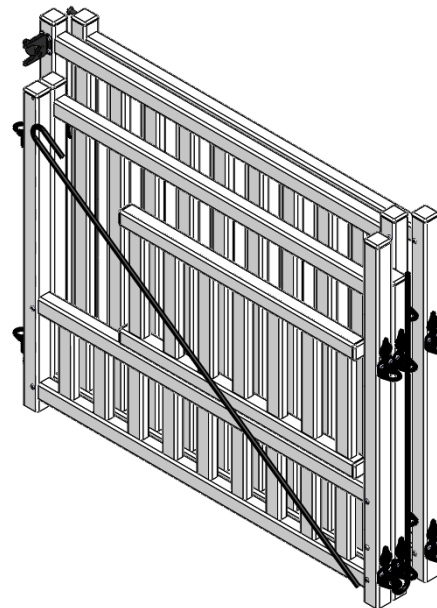

Picket Play Panels in Standard Set

Step Panel (P1205)

Door Panel - 28" tall (P1230)

Standard Panel - 32" tall (P1110)

Gate Panel with latch pin (P1310)

Gate Panel with latch (P1320)

Insert Panel (P1220)

Velcro cinch straps (P1005)

Short Rod (P1001)

Long Rod (P1002)

Picket Play Specialty Panels

Under Panel (P1410) -&- Very Short Rod (P1004)

Step Extension Panel (P1240)

Half Panel (P1410)

Picket Play Bundles

Standard Panel Bundle (P1100)