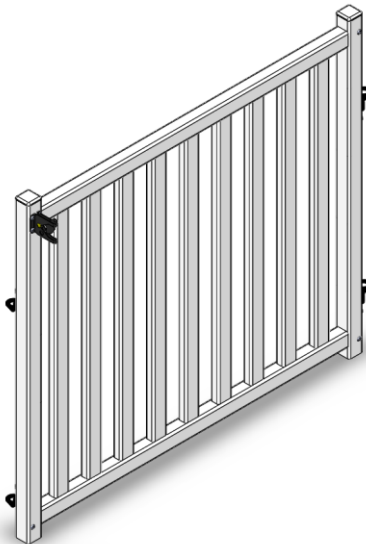

Picket Play Panels in Standard Set

Step Panel (P1205)

Door Panel - 28" tall (P1230)

Standard Panel - 32" tall (P1110)

Gate Panel with latch pin (P1310)

Gate Panel with latch (P1320)

Insert Panel (P1220)

Velcro cinch straps (P1005)

Short Rod (P1001)

Long Rod (P1002)

Picket Play Specialty Panels

Under Panel (P1410) -&- Very Short Rod (P1004)

Step Extension Panel (P1240)

Half Panel (P1410)

Picket Play Bundles

Standard Panel Bundle (P1100)