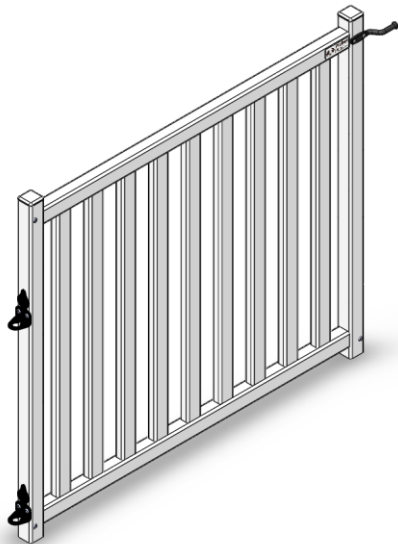

Picket Play Panels in Standard Set

Step Panel (P1205)

Door Panel - 28" tall (P1230)

Standard Panel - 32" tall (P1110)

Gate Panel with latch pin (P1310)

Gate Panel with latch (P1320)

Insert Panel (P1220)

Velcro cinch straps (P1005)

Short Rod (P1001)

Long Rod (P1002)

Picket Play Specialty Panels

Under Panel (P1410) -&- Very Short Rod (P1004)

Step Extension Panel (P1240)

Half Panel (P1410)

Picket Play Bundles

Standard Panel Bundle (P1100)