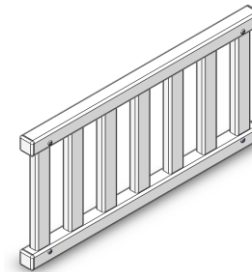

Picket Play Panels in Standard Set

Step Panel (P1205)

Door Panel - 28" tall (P1230)

Standard Panel - 32" tall (P1110)

Gate Panel with latch pin (P1310)

Gate Panel with latch (P1320)

Insert Panel (P1220)

Velcro cinch straps (P1005)

Short Rod (P1001)

Long Rod (P1002)

Picket Play Specialty Panels

Under Panel (P1410) -&- Very Short Rod (P1004)

Step Extension Panel (P1240)

Half Panel (P1410)

Picket Play Bundles

Standard Panel Bundle (P1100)